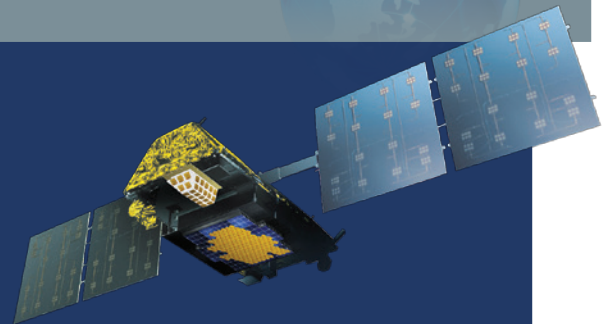

Iridium 9505A

Satellite Phone

The Iridium 9505A satellite phone is engineered for reliable performance in tough environments and, when used with Iridium Security Module*, delivers the capability for secure global communications anywhere you need to be.

Iridium 9505A is water, shock, and dust resistant – built to handle harsh conditions and use. No matter where in the world you or your personnel are deployed, Iridium 9505A will keep you connected. No other network in the world offers customers secure communication capability from anywhere on the planet. Only the Iridium network commands real global coverage, pole to pole.

*Iridium Security Module sold separately by DISA or General Dynamics C4 Systems. Restricted availability to US DoD and US government only.

The future is secure

Iridium is forging ahead with its uncompromising vision for the future of global communications. Iridium NEXT, Iridium's ground-breaking next generation satellite constellation, will inspire exciting new innovations while ensuring continued high-level performance and reliability for all existing Iridium-enabled solutions. With first launch scheduled for 2015, Iridium NEXT's backward compatibility will ensure Iridium 9505A continues to help mobilize and monitor personnel and assets with voice and data on the ground and beyond line of sight for years to come.

Iridium 9505A

The small, lightweight Iridium 9505A satellite phone features a quick access interface and hands-free headset, designed for ease of use on the move. It also offers the optional capability to transmit and receive data with an RS232 adapter. Programmed with 21 language options, Iridium 9505A is capable of two-way SMS communication.